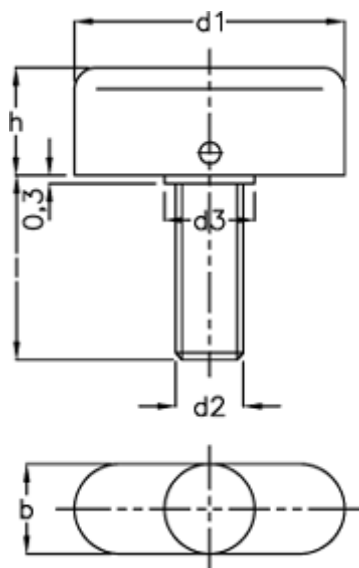

Article number: 200016191

Description: E+G Wing screw GN 431-25-M6-20  
Rustfast

## Measures

---

b	= 8
d1	= 25
d2	= M6
d3	= 8
H	= 10.0
Length l	= 20